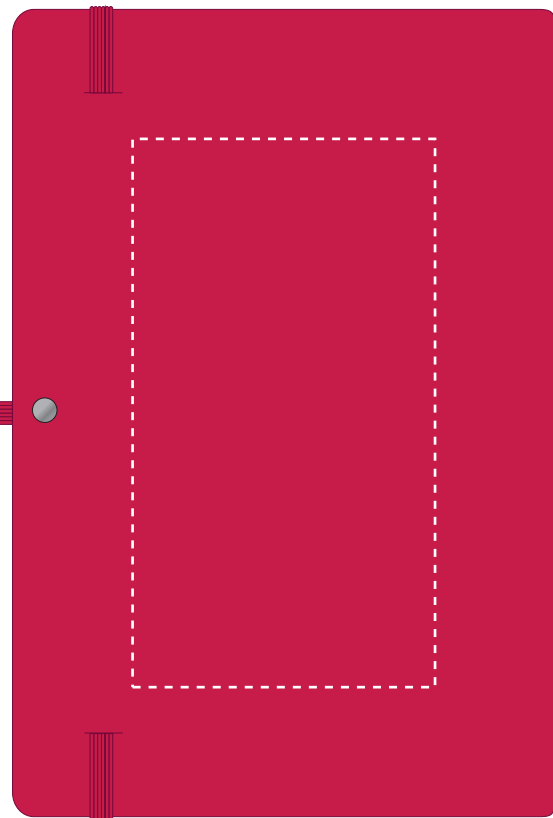

PANTONE REFERENCE(S)

Full Colour Printing

Product Image for visualisation - colours may vary

ARTWORK SCALE 50%

- CENTRED TO PRINT AREA
- CENTRED TO NOTEBOOK

ARTWORK SCALE 50%

- CENTRED TO PRINT AREA
- CENTRED TO NOTEBOOK

The dashed line is to demonstrate print area and will not appear on your printed item

PLEASE NOTE:

- All colours including print and product are for visual purposes only and should not be regarded as the actual colour of the product and print.
- Some products may vary from batch to batch and may differ from previous orders.
- The colour and texture of a product can also have an effect on the final print colour.
- By approving this order we accept that you understand these terms.