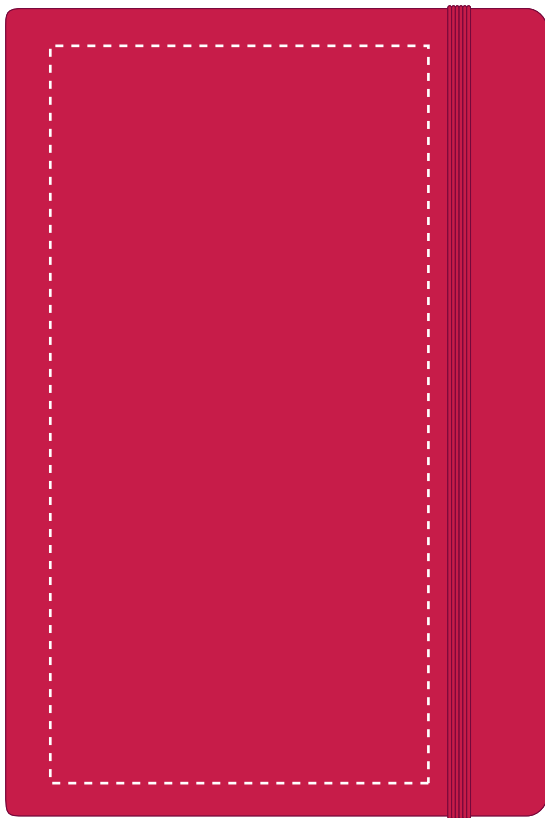

Your Ref:
Our Ref:

Quantity:
Version: 1

Product Code: QS0345
Product Colour: PINK

PRINTING CONCERNS:

Please note that this product has Sustainability Markings that are not visible from this perspective

We stock this item in the following colours

PANTONE REFERENCE(S)

Full Colour Printing

Product Image for visualisation - colours may vary

ARTWORK SCALE 50%

- CENTRED TO PRINT AREA
- CENTRED TO NOTEBOOK

ARTWORK SCALE 50%

- CENTRED TO PRINT AREA
- CENTRED TO NOTEBOOK

The dashed line is to demonstrate print area and will not appear on your printed item

PLEASE NOTE:

- All colours including print and product are for visual purposes only and should not be regarded as the actual colour of the product and print.
- Some products may vary from batch to batch and may differ from previous orders.
- The colour and texture of a product can also have an effect on the final print colour.
- By approving this order we accept that you understand these terms.